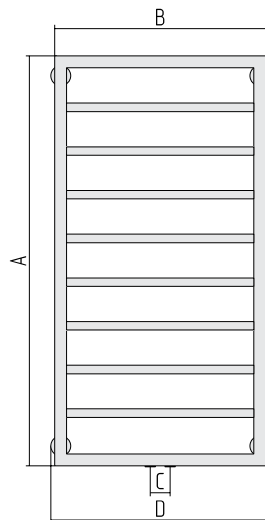

Kadro

PREMIUMSTYLE

Art.	Heating capacity 55/45/20°C (W)	Heating capacity 75/65/20°C (W)	Total weight, inc. components and packaging (kg)	Internal volume (dm ³)
**460	177	345	8,0	3,2

Water

Piping connection points:

Art.	A	B	C	D	E	F	G	X	P	K
**460	1030	530	50	550	55-70	50	930	50	30	70-85

Colour range

50XXX
Polished Stainless Steel