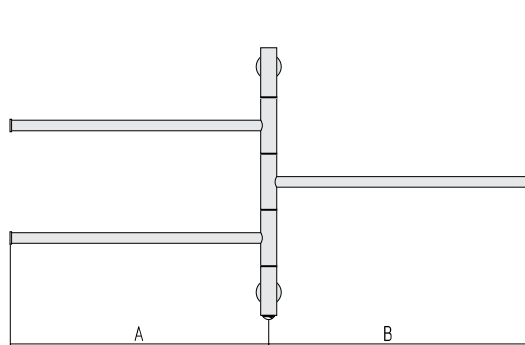

Triada

ELECTRIC DECORATIVE DRYERS

Art.	Heating capacity (W)	Supply voltage (V)	Protection degree (IP)	Protection class	Total weight, inc. components and packaging (kg)
**003	36 W	230 V	IP 44	Class I	5,64

Electric

CE

Art.	A	B	C	D	E	F	G	I	J	K
**003	516	516	50	542	32	585	450	84	112	112

Colour range

50XXX
Polished Stainless Steel