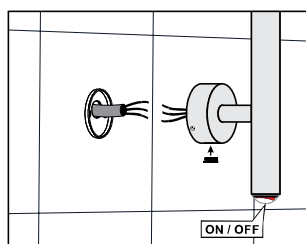

Triada

ELECTRIC DECORATIVE DRYERS

Art.	Heating capacity (W)	Supply voltage (V)	Protection degree (IP)	Protection class	Total weight, inc. components and packaging (kg)
**003	36 W	230 V	IP 44	Class I	5,64

Electric

CE