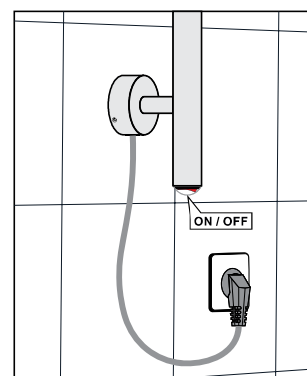

Triada

ELECTRIC DECORATIVE DRYERS

Art.	Heating capacity (W)	Supply voltage (V)	Protection degree (IP)	Protection class	Total weight, inc. components and packaging (kg)
**003	36 W	230 V	IP 44	Class I	5,64

Electric

CE

Art.	A	B	C	D	E	F	G	I	J	K
**003	516	516	50	542	32	585	450	84	112	112

Colour range

50XXX
Polished Stainless Steel