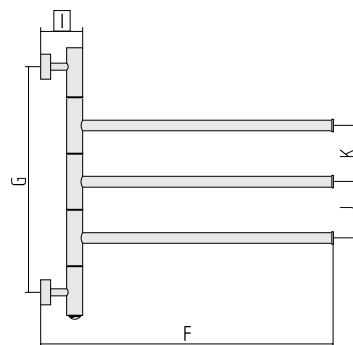

Triada

ELECTRIC DECORATIVE DRYERS

Art.	Heating capacity (W)	Supply voltage (V)	Protection degree (IP)	Protection class	Total weight, inc. components and packaging (kg)
**003	36 W	230 V	IP 44	Class I	5,64

Electric

CE

Art.	A	B	C	D	E	F	G	I	J	K
**003	516	516	50	542	32	585	450	84	112	112

Colour range

50XXX
Polished Stainless Steel