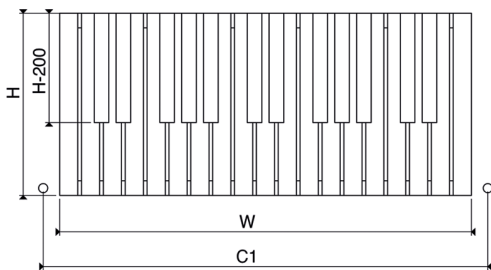

A full range of made to order sizes available.

Please ask for details.

n = number of sections

Working pressure (max.)

10 bar

Working temperature (max.)

95 °C

Connections

1/2"

Pipe centers

C1

W+90mm